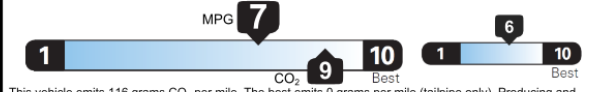

fuelconomy.gov

Calculate personalized estimates and compare vehicles

GOVERNMENT 5-STAR SAFETY RATINGS

Overall Vehicle Score Not Rated

Based on the combined ratings of frontal, side and rollover. Should ONLY be compared to other vehicles of similar size and weight.

Frontal Crash Driver Not Rated
Passenger Not Rated

Based on the risk of injury in a frontal impact. Should ONLY be compared to other vehicles of similar size and weight.

Side Crash Front seat Not Rated
Rear seat Not Rated

Based on the risk of injury in a side impact.

Rollover Not Rated

Star ratings range from 1 to 5 stars (★★★★★) with 5 being the highest.

Source: National Highway Traffic Safety Administration (NHTSA)

www.safercar.gov or 1-888-327-4236

PARTS CONTENT INFORMATION FOR VEHICLES IN THIS CARLINE:
U.S./CANADIAN PARTS CONTENT: 0%
MAJOR SOURCES OF FOREIGN PARTS CONTENT: JAPAN: 93%

NOTE: PARTS CONTENT DOES NOT INCLUDE FINAL ASSEMBLY, DISTRIBUTION, OR OTHER NON-PARTS COSTS.

FOR THIS VEHICLE:
FINAL ASSEMBLY POINT: ELIZABETH
COUNTRY OF ORIGIN: JAPAN
TRANSMISSION: JAPAN

This Vehicle qualifies for Nissan's
Security+Plus Extended Protection Plan

The only service agreement backed by Nissan Extended Services North America!
Ask your dealer for details, or call 1-800-NISSAN-1 for more information

Dealer:
NISSAN OF QUEENS
93-25 ROCKAWAY BLVD
OZONE PARK, NY 11417

DROP SHIP:
NISSAN OF QUEENS
31 SEA CLIFF AVE.
GLEN COVE, NY 11542

VIN: JA4T0MA9XT030439
MDL: 51216-030439 KCX-G
OPT: H-B92C03L92S92

EXT: MOONROCK GRAY
INT: BLACK
EMS: 50 STATE EMISSIONS

Transport Method: TRUCK

2026042222626AS3811

*Does not include dealer installed options and accessories, local taxes or license fees. This label has been applied pursuant to federal law. Do not remove prior to delivery to the ultimate purchaser.

**Not actual Monroney Label. Provided for informational purposes only. Vehicle features, pricing and other information subject to change, may vary from actual vehicle content and/or Monroney label description. While Nissan makes reasonable efforts to ensure accuracy of information, Nissan is not responsible for changes, errors or omissions. See actual vehicle and/or verify information in question with your Nissan dealer.