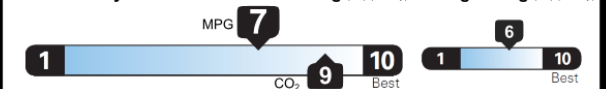

fuelconomy.gov

Calculate personalized estimates and compare vehicles

GOVERNMENT 5-STAR SAFETY RATINGS

Overall Vehicle Score Not Rated

Based on the combined ratings of frontal, side and rollover. Should ONLY be compared to other vehicles of similar size and weight.

Frontal Crash Driver Not Rated
Passenger Not Rated

Based on the risk of injury in a frontal impact. Should ONLY be compared to other vehicles of similar size and weight.

Side Crash Front seat Not Rated
Rear seat Not Rated

Based on the risk of injury in a side impact.

Rollover Not Rated

Star ratings range from 1 to 5 stars (★★★★★) with 5 being the highest.

Source: National Highway Traffic Safety Administration (NHTSA)

www.safercar.gov or 1-888-327-4236

PARTS CONTENT INFORMATION FOR VEHICLES IN THIS CARLINE:

U.S./CANADIAN PARTS CONTENT: 0%
MAJOR SOURCES OF FOREIGN PARTS CONTENT: JAPAN: 93%

NOTE: PARTS CONTENT DOES NOT INCLUDE FINAL ASSEMBLY, DISTRIBUTION, OR OTHER NON-PARTS COSTS.

FOR THIS VEHICLE:
FINAL ASSEMBLY POINT: ELIZABETH
COUNTRY OF ORIGIN: ENGINE: JAPAN
TRANSMISSION: JAPAN

This Vehicle qualifies for Nissan's

Security+Plus Extended Protection Plan

The only service agreement backed by Nissan Extended Services North America!
Ask your dealer for details, or call 1-800-NISSAN-1 for more information

Dealer:
NISSAN OF QUEENS
93-25 ROCKAWAY BLVD
OZONE PARK, NY 11417

DROP SHIP:
NISSAN OF QUEENS
31 SEA CLIFF AVE.
GLEN COVE, NY 11542

VIN: JA4T0MA93T025812
MDL: 51216-025812 GAS-G
OPT: F-B92C03L92S92

EXT: COSMIC BLACK
INT: BLACK
EMS: 50 STATE EMISSIONS

Transport Method: TRUCK

20260304131514R13811

*Does not include dealer installed options and accessories, local taxes or license fees. This label has been applied pursuant to federal law. Do not remove prior to delivery to the ultimate purchaser.

**Not actual Monroney Label. Provided for informational purposes only. Vehicle features, pricing and other information subject to change, may vary from actual vehicle content and/or Monroney label description. While Nissan makes reasonable efforts to ensure accuracy of information, Nissan is not responsible for changes, errors or omissions. See actual vehicle and/or verify information in question with your Nissan dealer.